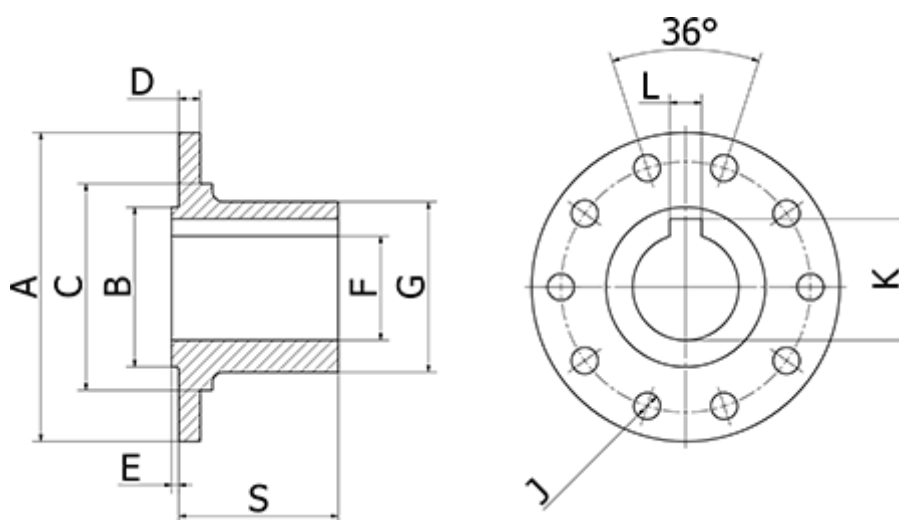

Article number: 071120240

Description: Elbe Modflange 1.120.240
Ø180 Hole size 80H7

Measures

| | | |
|-----------|------------------------|--------|
| A = 180 | J | = 16 |
| B = 110 | K | = 85.4 |
| C = 131 | L | = 22 |
| D = 14 | Number of flange holes | = 10 |
| E = 2.8 | S | = 125 |
| F = 80H7 | | |
| G = 118 | | |
| H = 155.5 | | |